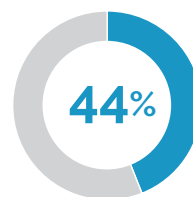

A LOOK AT OUR VISITORS

Senior decision makers from manufacturing industries come to CWIEME Berlin to source products, discuss their latest projects, find new and meet existing suppliers, as well as gather the latest market intelligence in our free conference.

of our visitors are Senior Design/ Technical/Product Engineers, CEOs, and Procurement/ R&D/Production/ Manufacturing Directors

of visitors consider CWIEME Berlin as crucial to their business, with many planning their buying cycles with the aim of making the final decision at or shortly after the event

place an order at the event, or immediately afterwards

have an average order value of up to €1m

travel to CWIEME Berlin from global destinations

of visitors are from DACH (Germany, Austria, Switzerland)

OUR VISITORS COME FROM THESE SECTORS

OUR EXHIBITORS ARE SUPPLIERS OF

Over 600 suppliers showcase their products to senior engineers, and continue to trust CWIEME Berlin's 25 years of experience in bringing our industry together. Here are our exhibiting sectors or check out our exhibitor list online.

Adhesives, Resins and Coatings

E-Mobility

Electromechanical Components

Electronic and Electrical Components

Engineering Services

Intermediate, Semi-Finished Products

IT and Software

Motor Components and Accessories

Other Machines and Manufacturing Systems

Quality, Test and Measurement

Transformer Components and Accessories

Winding Systems and Supplies