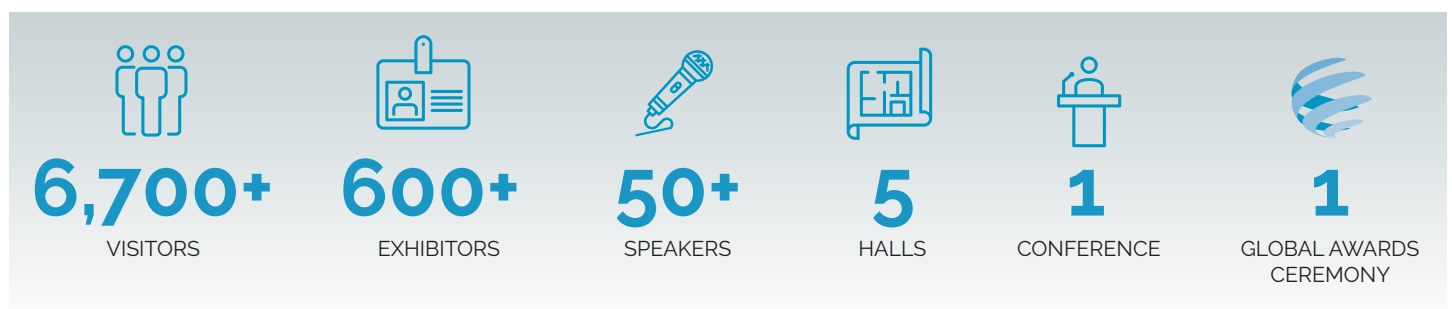

# LEADING THE GLOBAL ELECTRICAL ENGINEERING REVOLUTION

**CWIEME Berlin is the largest global event for the coil winding, transformer, electrical motor, generator, and e-mobility supply chain.**

It is where, senior engineers, purchasing managers and CEOs find raw materials, components, and assembly machinery for the next generation of electric motors, generators and transformers.

## THE EVENT IN NUMBERS

## OUR EXHIBITORS ARE SUPPLIERS OF

Over 600 suppliers showcase their products to senior engineers, and continue to trust CWIEME Berlin's 25 years of experience in bringing our industry together. Here are our exhibiting sectors or check out our exhibitor list online.