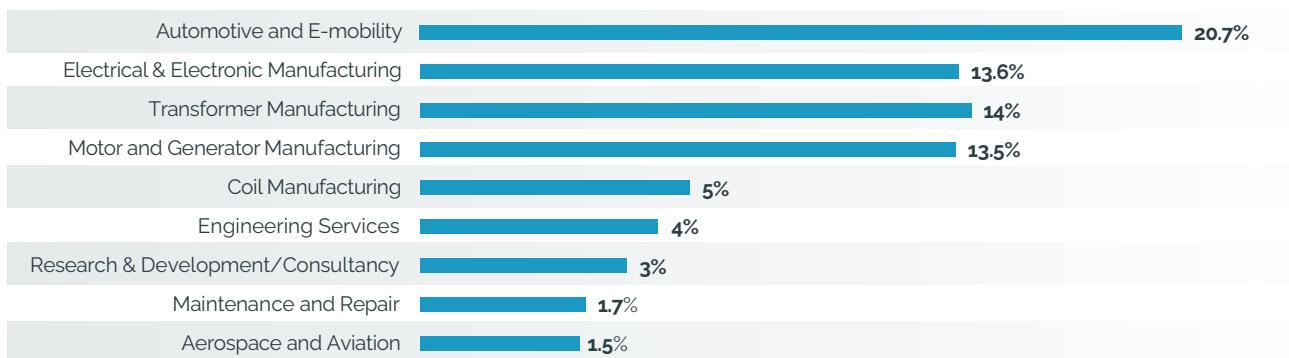

A LOOK AT OUR VISITORS

Senior decision makers from manufacturing industries come to CWIEME Berlin to source products, discuss their latest projects, find new and meet existing suppliers, as well as gather the latest market intelligence in our free conference.

of our visitors are Senior Design/ Technical/Product Engineers, CEOs, and Procurement/ R&D/Production/ Manufacturing Directors

of visitors consider CWIEME Berlin as crucial to their business, with many planning their buying cycles with the aim of making the final decision at or shortly after the event

place an order at the event, or immediately afterwards

have an average order value of up to €1m

travel to CWIEME Berlin from global destinations

of visitors are from DACH (Germany, Austria, Switzerland)

OUR VISITORS COME FROM THESE SECTORS

OUR EXHIBITORS ARE SUPPLIERS OF

Over 600 suppliers showcase their products to senior engineers, and continue to trust CWIEME Berlin's 25 years of experience in bringing our industry together. Here are our exhibiting sectors or check out our exhibitor list online.

Adhesives, Resins and Coatings

E-Mobility

Electromechanical Components

Electronic and Electrical Components

Engineering Services

Intermediate, Semi-Finished Products

IT and Software

Motor Components and Accessories

Other Machines and Manufacturing Systems

Quality, Test and Measurement

Transformer Components and Accessories

Winding Systems and Supplies