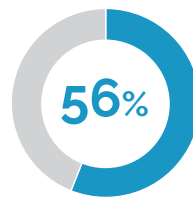

travel to CWIEME Berlin from global destinations